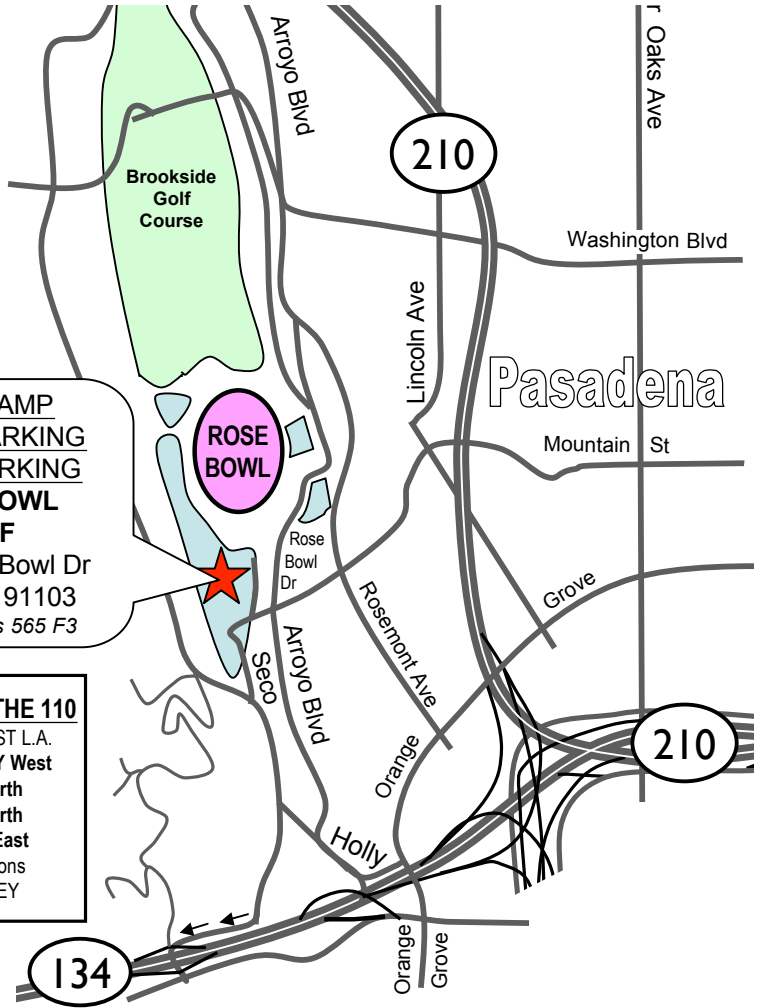

From the WESTSIDE / VENICE

1. 10 FWY EAST
2. Merge onto the 110 FWY NORTH ON RAMP
3. Through Downtown, stay to the left hand lanes to stay on the 110 FWY NORTH
4. Follow directions From the 110 FWY NORTH below

From HOLLYWOOD

1. 101 HOLLYWOOD FWY SOUTH
2. Merge onto the 110 FWY NORTH ON RAMP
3. Merge towards the LEFT HAND LANES
4. Follow directions From the 110 FWY NORTH below

From the 110 FWY NORTH

1. 110 FWY NORTH
2. Just north of downtown, watch for signs for the 5 FWY NORTH
3. From the Left Hand Lane, take the 5 FWY NORTH ON RAMP
4. Merge onto the 5 FWY NORTH, but stay towards the RIGHT HAND LANES
5. Merge onto the 2 FWY NORTH
6. Merge onto the 134 FWY EAST
7. EXIT ORANGE GROVE AVE
8. Turn LEFT from the off ramp onto ORANGE GROVE
9. Pass over the freeway and TURN LEFT onto HOLLY ST
10. Holly will merge into SECO
11. Take SECO into the Rose Bowl and to PARKING LOT F
12. Park as directed

CONTACT
Prod. Manager • Leslie Godfrey • 310 795 5926
Prod. Coord • Michelle Balter • 323 377 5125
Loc. Manager • David Golden • 310 801 9899

**BASE CAMP
TRUCK PARKING
CREW PARKING
ROSE BOWL
LOT F**
1001 Rose Bowl Dr
Pasadena 91103
Thomas Bros 565 F3

NO TRUCKS ON THE 110
Trucks from the WEST L.A. can take the 10 FWY West to the 5 FWY North to the 2 FWY North to the 134 FWY East and follow directions from THE VALLEY