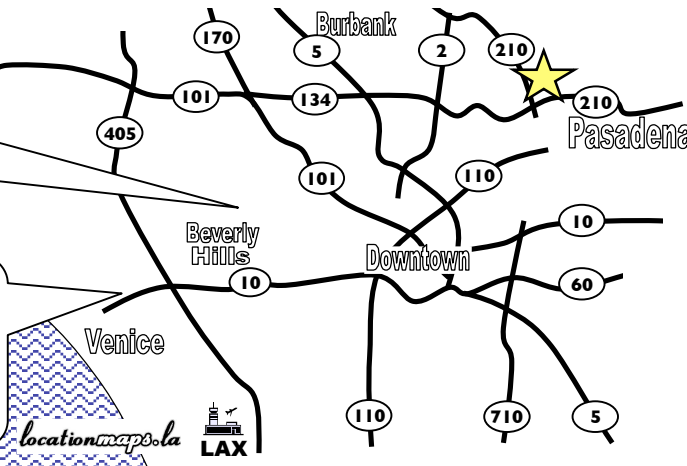

SUNSET MARQUIS HOTEL
1200 Alta Loma Rd
Los Angeles, CA 90069
310 657 1333 main
310 652 5300 fax

Independent Media Inc.
3000 Olympic Blvd.
Building 3
Suite 2332 & 2334
Santa Monica, Ca. 90404
310 264-3966 t
310 264-3956 f